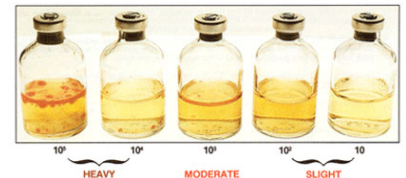

#### Fuel Test Kit to quantify bacterial and fungal growth

10 sealed test bottles, 10 sterile packed syringes, instructions  
 Box: 9" (230mm) x 6" (155mm) x 3.5" (90mm) / 2 lbs (1 kg)

Liqui-Cult Kit

**Single test bottle** with syringe and instructions

Liqui-Cult  
 1 bottle

After 30 hours the color determines bacterial growth

After 72 hours the color determines fungal growth