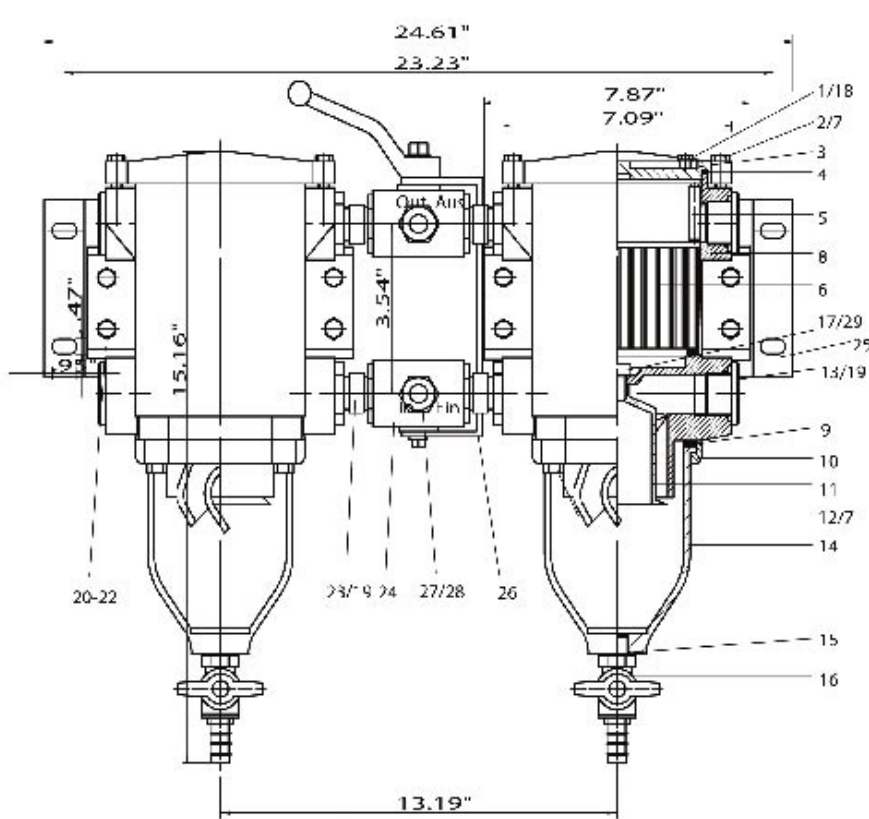

SEPAR FILTER

SWK- 2000/18D

MARINE SERIES

Max. Flow Rate: 285 GPH - 1080 LPH

SWK - 2000/18D

SWK - 2000/18UD

Separ 2000 series water separators fuel filters are a simple solution to many different fuel related problems. Five separate stages of filtration ensure 99.9% water separation at max flow. Low restriction reduces wear on fuel pumps and ensures full RPM's. Back flushable (cleanable) element reduces down time and costly element changes.

G = Gauge

K = Clear bowl with contacts for water level indication

KD = Clear Bowl, heat shield, contacts for water level

D = Clear bowl with heat shield (U.S.C.G. and R.I.N.A.. Approved)

Flow Diagram

Flow Rate GPM

MAX Flow Rate 4.75 GPM

SEPAR of the America's LLC
201 SW 20th Street,
Fort Lauderdale, FL 33315

Phone: (954) 523 - 9396
Fax: (954) 522 - 0456

www.separfilter.com
info@separfilter.com

0701 13

SEPAR FILTER

SWK- 2000/18D - 18UD

Inlet + Outlet Pipe Connection 22 mm

We reserve the right to alter the specifications without prior notice!

* US-Version Inlet-Outlet 1 1/16" 12 28 UN

Connections optional right or left hand

POS	Part #	Qty	Description	POS	Part #	Qty	Description
1	30408	1	Bleed Screw	16	30343	1	Drain Valve
2	FAB-51823	4	Lid Screw	17	30560	1	Certrifuge Screw
3	30572	1	Lid	18	30558	1	Bleed Screw Gasket
4	30421	1	Lid Gasket	19	6408-12	4	O-Ring for Plug (duplex)
5	30298	1	Spring Frame	20	30488	4	Mounting Bracket Screw
6	01830	1	Filter Element	21	30022	4	Mounting Bracket Lock Nut
7	30448	8	Washer	22	30021	4	Mounting Bracket Washer
8	30428	1	Housing	23	30464	4	Straight Fitting
9	30423	1	Bowl Gasket	24	30465	1	Reversing Valve
10	30575	1	Retainer Ring	25	30466	1	Mounting Bracket
11	30429	1	Certrifuge	26	30492	1	Reversing Lever
12	30567	4	Bowl Screw	27	30338	2	Union Nut
13	6408-12	2	Plug (single)	28	30339	2	Cutting Ring
14	30986	1	Clear Bowl		30652	1	Gauge
15	30472	1	Drain Valve O-Ring		9200-12-22	1	#12 Male JIC