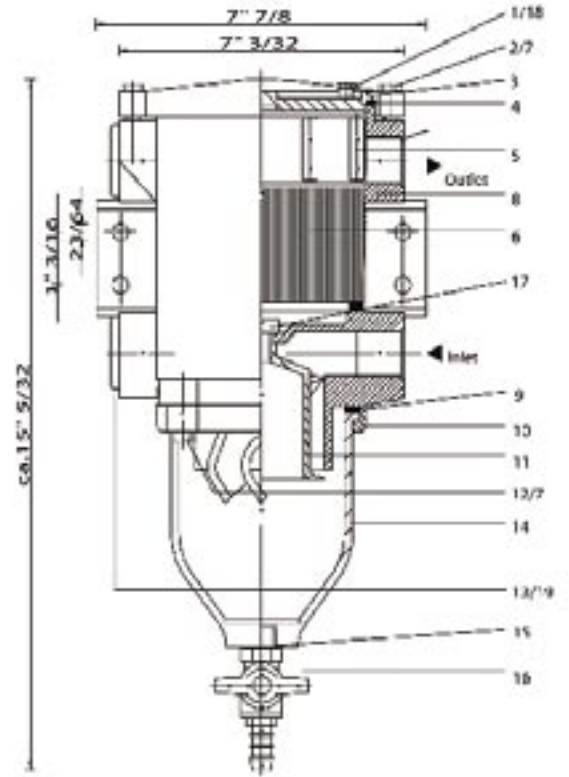

Inlet / Outlet Connections

Single Unit: 1 1/16-12 Straight o-ring SAE

Duplex Unit: #12 Male JIC Flare (Optional Adapters Available)

OPTIONS

M = Metal bowl

U = Switchable filter

MK = Metal bowl with contacts

G = Gauge

K = Clear bowl with contacts for water level indication

KD = Clear Bowl, heat shield, contacts for water level

D = Clear bowl with heat shield (U.S.C.G. and R.I.N.A.. Approved)

Flow Diagram

Flow Rate GPM

MAX Flow Rate 4.75 GPM

SEPAR of the America's LLC
201 SW 20th Street,
Fort Lauderdale, FL 33315

Phone: (954) 523 - 9396
Fax: (954) 522 - 0456

www.separfilter.com
info@separfilter.com

0701 13

SEPAR FILTER

SWK- 2000/18D - 18UD

Inlet + Outlet Pipe Connection 22 mm

We reserve the right to alter the specifications without prior notice!

* US-Version Inlet-Outlet 1 1/16" 12 28 UN

Connections optional right or left hand

POS	Part #	Qty	Description	POS	Part #	Qty	Description
1	30408	1	Bleed Screw	16	30343	1	Drain Valve
2	FAB-51823	4	Lid Screw	17	30560	1	Certrifuge Screw
3	30572	1	Lid	18	30558	1	Bleed Screw Gasket
4	30421	1	Lid Gasket	19	6408-12	4	O-Ring for Plug (duplex)
5	30298	1	Spring Frame	20	30488	4	Mounting Bracket Screw
6	01830	1	Filter Element	21	30022	4	Mounting Bracket Lock Nut
7	30448	8	Washer	22	30021	4	Mounting Bracket Washer
8	30428	1	Housing	23	30464	4	Straight Fitting
9	30423	1	Bowl Gasket	24	30465	1	Reversing Valve
10	30575	1	Retainer Ring	25	30466	1	Mounting Bracket
11	30429	1	Certrifuge	26	30492	1	Reversing Lever
12	30567	4	Bowl Screw	27	30338	2	Union Nut
13	6408-12	2	Plug (single)	28	30339	2	Cutting Ring
14	30986	1	Clear Bowl		30652	1	Gauge
15	30472	1	Drain Valve O-Ring		9200-12-22	1	#12 Male JIC