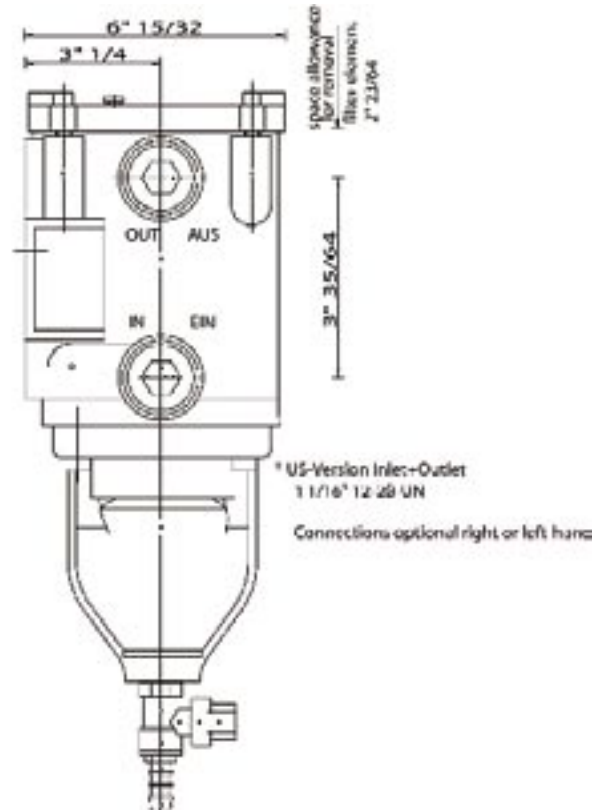

SEPAR FILTER

SWK- 2000/18D

MARINE SERIES

Max. Flow Rate: 285 GPH - 1080 LPH

SWK - 2000/18D

SWK - 2000/18UD

Separ 2000 series water separators fuel filters are a simple solution to many different fuel related problems. Five separate stages of filtration ensure 99.9% water separation at max flow. Low restriction reduces wear on fuel pumps and ensures full RPM's. Back flushable (cleanable) element reduces down time and costly element changes.

G = Gauge

K = Clear bowl with contacts for water level indication

KD = Clear Bowl, heat shield, contacts for water level

D = Clear bowl with heat shield (U.S.C.G. and R.I.N.A.. Approved)

Flow Diagram

Flow Rate GPM

MAX Flow Rate 4.75 GPM

SEPAR of the America's LLC
201 SW 20th Street,
Fort Lauderdale, FL 33315

Phone: (954) 523 - 9396
Fax: (954) 522 - 0456

www.separfilter.com
info@separfilter.com

0701 13

SEPAR FILTER

SWK- 2000/18D - 18UD

Inlet + Outlet Pipe Connection 22 mm

We reserve the right to alter the specifications without prior notice!

* US-Version Inlet-Outlet 1 1/16" 12 28 UN

Connections optional right or left hand

POS	Part #	Qty	Description	POS	Part #	Qty	Description
1	30408	1	Bleed Screw	16	30343	1	Drain Valve
2	FAB-51823	4	Lid Screw	17	30560	1	Certrifuge Screw
3	30572	1	Lid	18	30558	1	Bleed Screw Gasket
4	30421	1	Lid Gasket	19	6408-12	4	O-Ring for Plug (duplex)
5	30298	1	Spring Frame	20	30488	4	Mounting Bracket Screw
6	01830	1	Filter Element	21	30022	4	Mounting Bracket Lock Nut
7	30448	8	Washer	22	30021	4	Mounting Bracket Washer
8	30428	1	Housing	23	30464	4	Straight Fitting
9	30423	1	Bowl Gasket	24	30465	1	Reversing Valve
10	30575	1	Retainer Ring	25	30466	1	Mounting Bracket
11	30429	1	Certrifuge	26	30492	1	Reversing Lever
12	30567	4	Bowl Screw	27	30338	2	Union Nut
13	6408-12	2	Plug (single)	28	30339	2	Cutting Ring
14	30986	1	Clear Bowl		30652	1	Gauge
15	30472	1	Drain Valve O-Ring		9200-12-22	1	#12 Male JIC