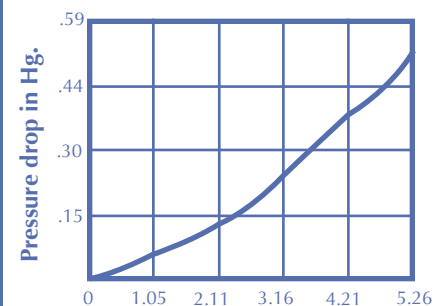

SEPAR FILTER

SWK- 2000/18D

MARINE SERIES

Max. Flow Rate: 285 GPH - 1080 LPH

SWK - 2000/18D

SWK - 2000/18UD

Separ 2000 series water separators fuel filters are a simple solution to many different fuel related problems. Five separate stages of filtration ensure 99.9% water separation at max flow. Low restriction reduces wear on fuel pumps and ensures full RPM's. Back flushable (cleanable) element reduces down time and costly element changes.

Inlet / Outlet Connections

Single Unit: 1 1/16-12 Straight o-ring SAE

Duplex Unit: #12 Male JIC Flare (Optional Adapters Available)

OPTIONS

M = Metal bowl

U = Switchable filter

MK = Metal bowl with contacts

G = Gauge

K = Clear bowl with contacts for water level indication

KD = Clear Bowl, heat shield, contacts for water level

D = Clear bowl with heat shield (U.S.C.G. and R.I.N.A.. Approved)

Flow Diagram

Flow Rate GPM